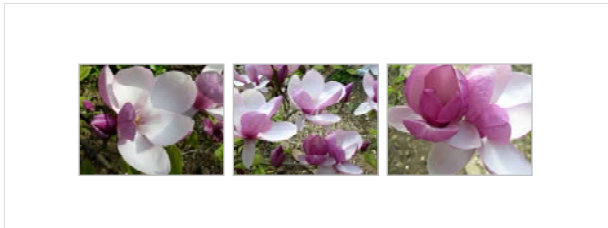

Flowers with love 03