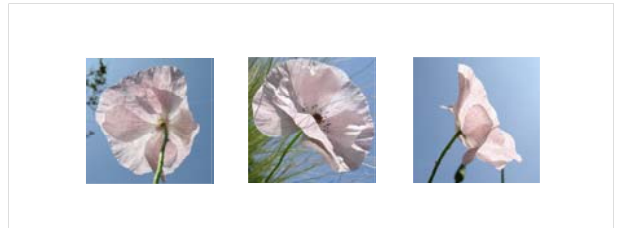

Flowers with love 04