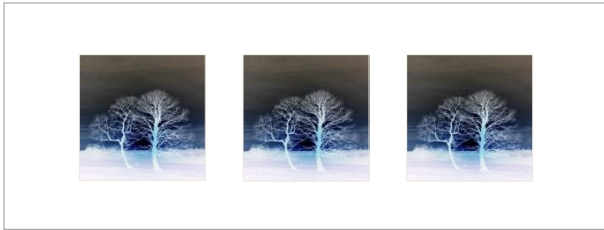

Postage and packing: at cost on small orders

Payment with order: phone or e-mail to talk to
Mary **07979 906 935** mary@creativethorp.com

Steve **07949 553 029** steve@creativethorp.com

Skyscapes 01

Skyscapes 02